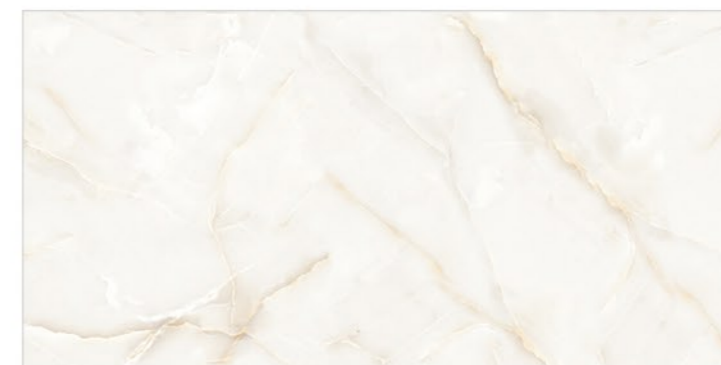

ONYX CREMA

GVT / PGVT