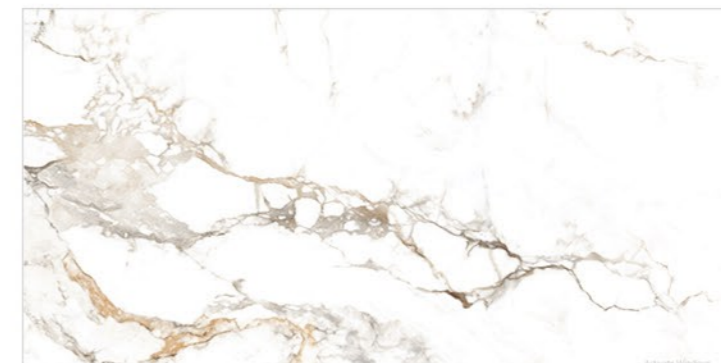

STATURIO INFINITY

GVT / PGVT