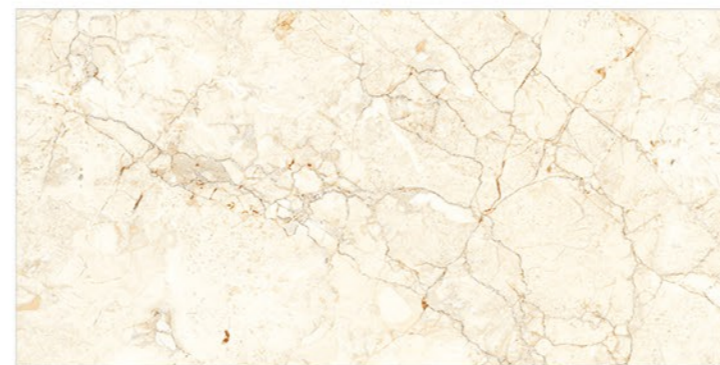

FrenchArtistic
Collection

FLORENCE BEIGE

FOREST OLIVE

GOLDEN PEARL

GVT / PGVT

**ONYX
CREMA**

Size :
600x1200mm | **Surface :** Polished | **Thickness :** 9mm
800x1600mm

FrenchArtistic
Collection