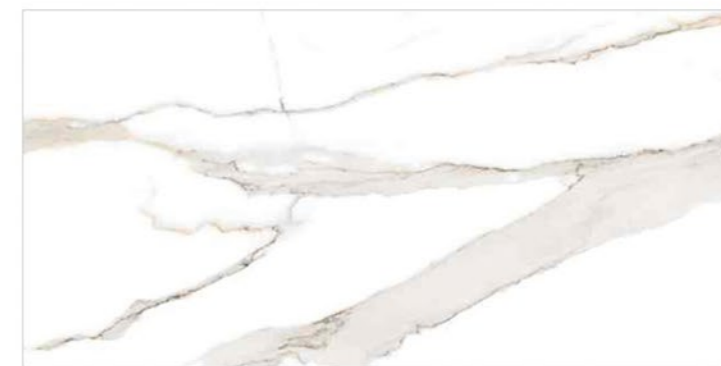

CALCUTTA GLOD