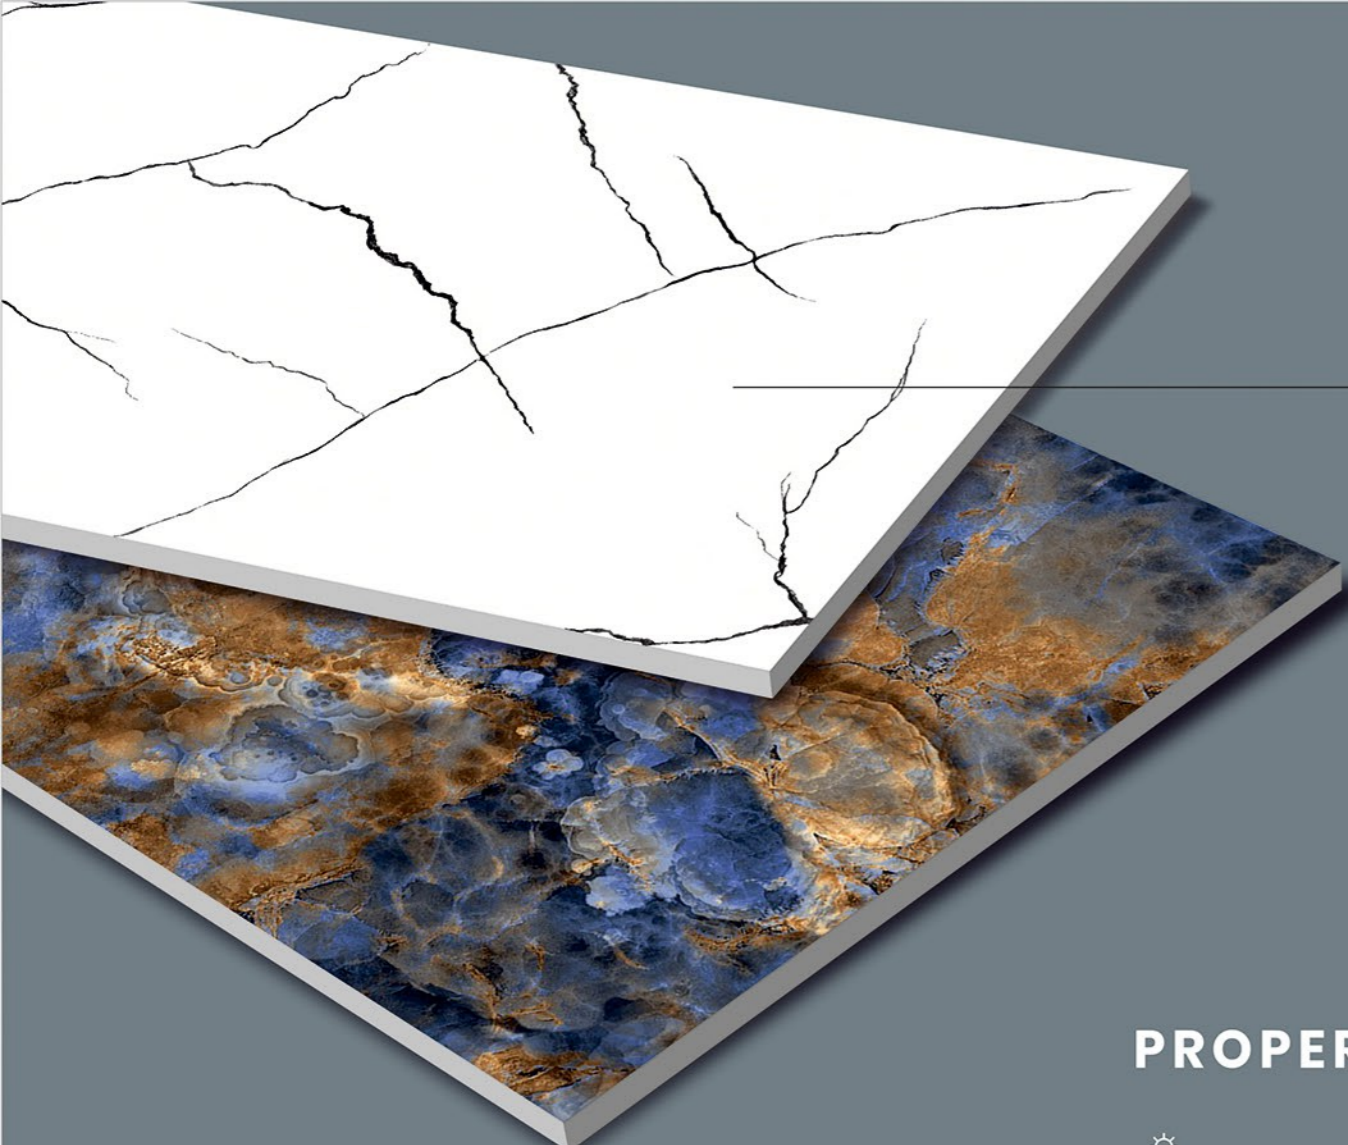

High Gloss Series

Make shining and luxury living space that adds a valuable element in your living style.

PROPERTIES

- HIGHLY UV RESISTANT
- RESISTANT TO HIGH TEMPERATURES
- FROST RESISTANT
- RESISTANT TO SCRATCHES
- RECYCLABLE
- WATERPROOF
- RESISTANT TO STAINS
- EASY TO CLEAN

Size
600x1200mm
800x1600mm

Surface
High Gloss

Thickness
9mm