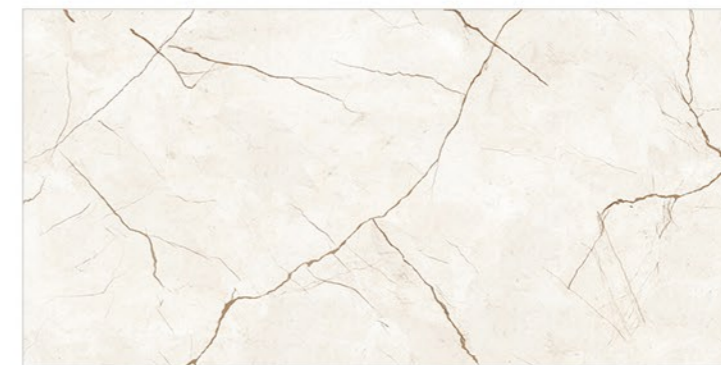

FOREST OLIVE