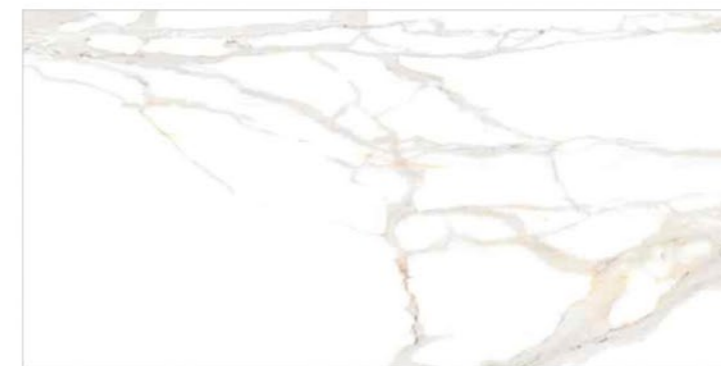

Size
600x1200mm
800x1600mm

Surface
Polished

Thickness
9mm

LILAC
STATURIO

Size :
600x1200mm | **Surface :** Polished | **Thickness :** 9mm
800x1600mm

FrenchArtistic
Collection

ARCTIC WHITE

CALCUTTA GOLD