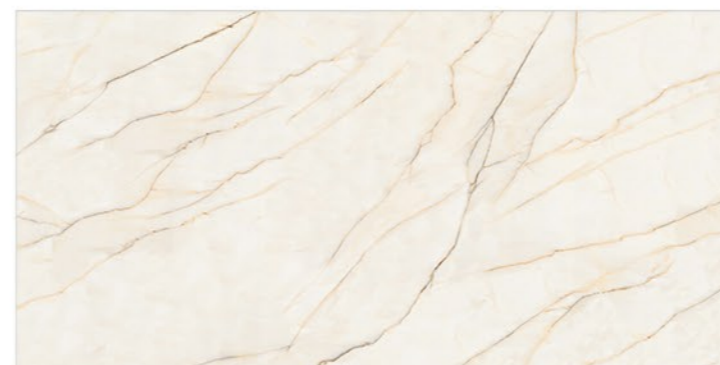

MARBELLA ONYX