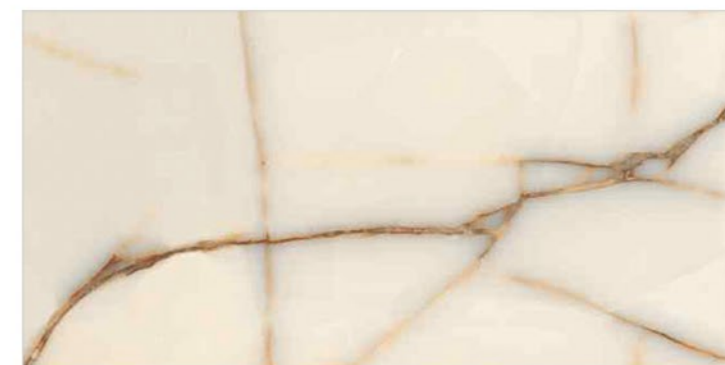

CRYSTAL ONYX

GVT / PGVT