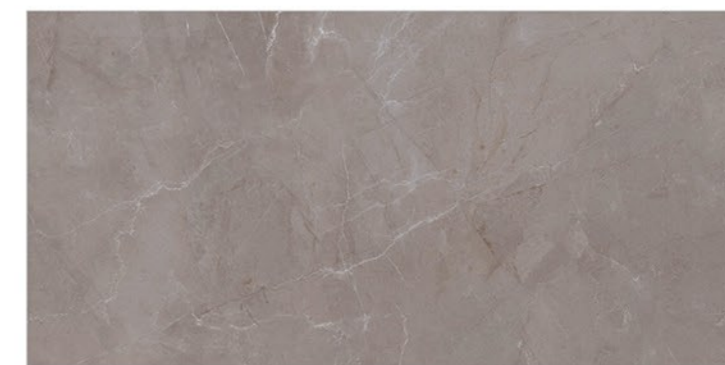

BARCELONA GRIS

GVT / PGVT