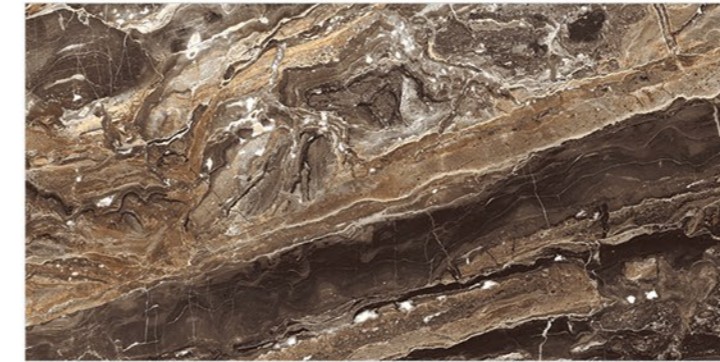

JUPITER BLACK