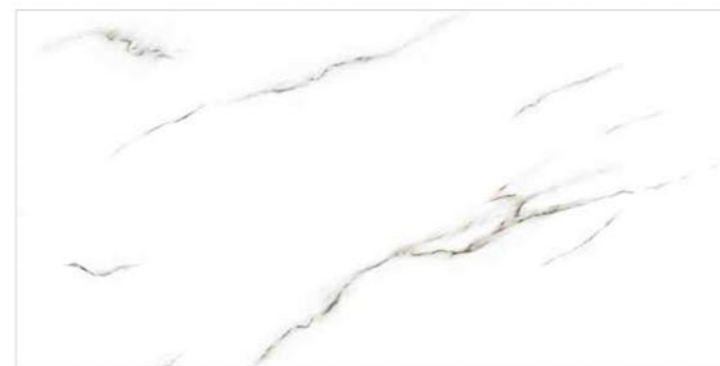

Size
600x1200mm
800x1600mm

Surface
Polished

Thickness
9mm

LILAC
STATURIO

Size :
600x1200mm | **Surface :** Polished | **Thickness :** 9mm
800x1600mm

FrenchArtistic
Collection

ARCTIC WHITE

CALCUTTA GOLD