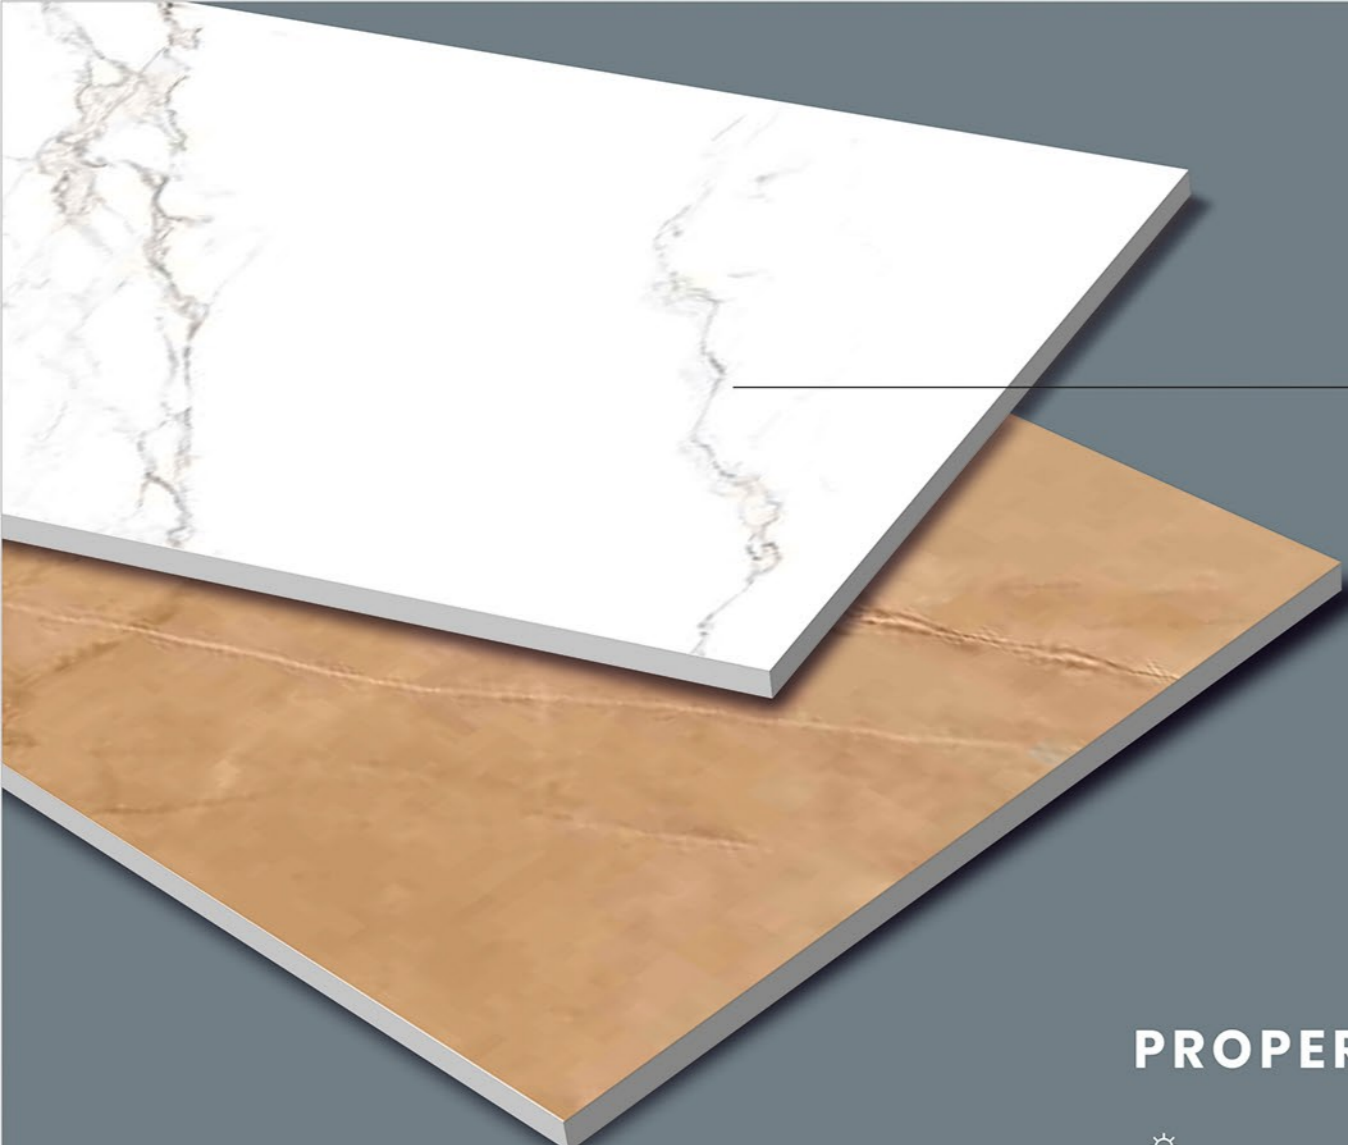

Polished Series

A collection for enhancing the beauty of your living space and make different from the other living style.

PROPERTIES

- HIGHLY UV RESISTANT
- RESISTANT TO HIGH TEMPERATURES
- FROST RESISTANT
- RESISTANT TO SCRATCHES
- RECYCLABLE
- WATERPROOF
- RESISTANT TO STAINS
- EASY TO CLEAN

Size
600x1200mm
800x1600mm

Surface
Polished

Thickness
9mm