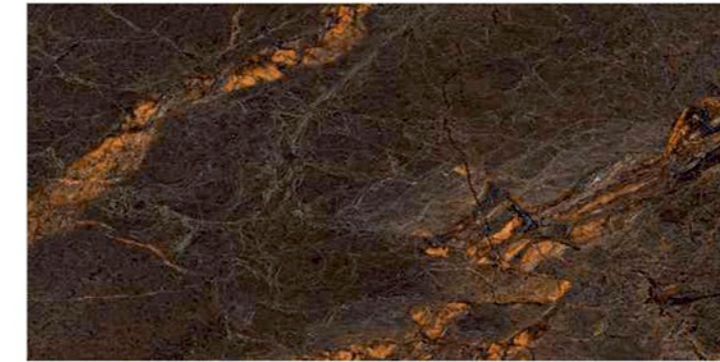

Size :
600x1200mm | **Surface :** High Gloss | **Thickness :** 9mm
800x1600mm

GVT / PGVT

Size :
600x1200mm | **Surface :** High Gloss | **Thickness :** 9mm
800x1600mm

LAVA BROWN

GVT / PGVT