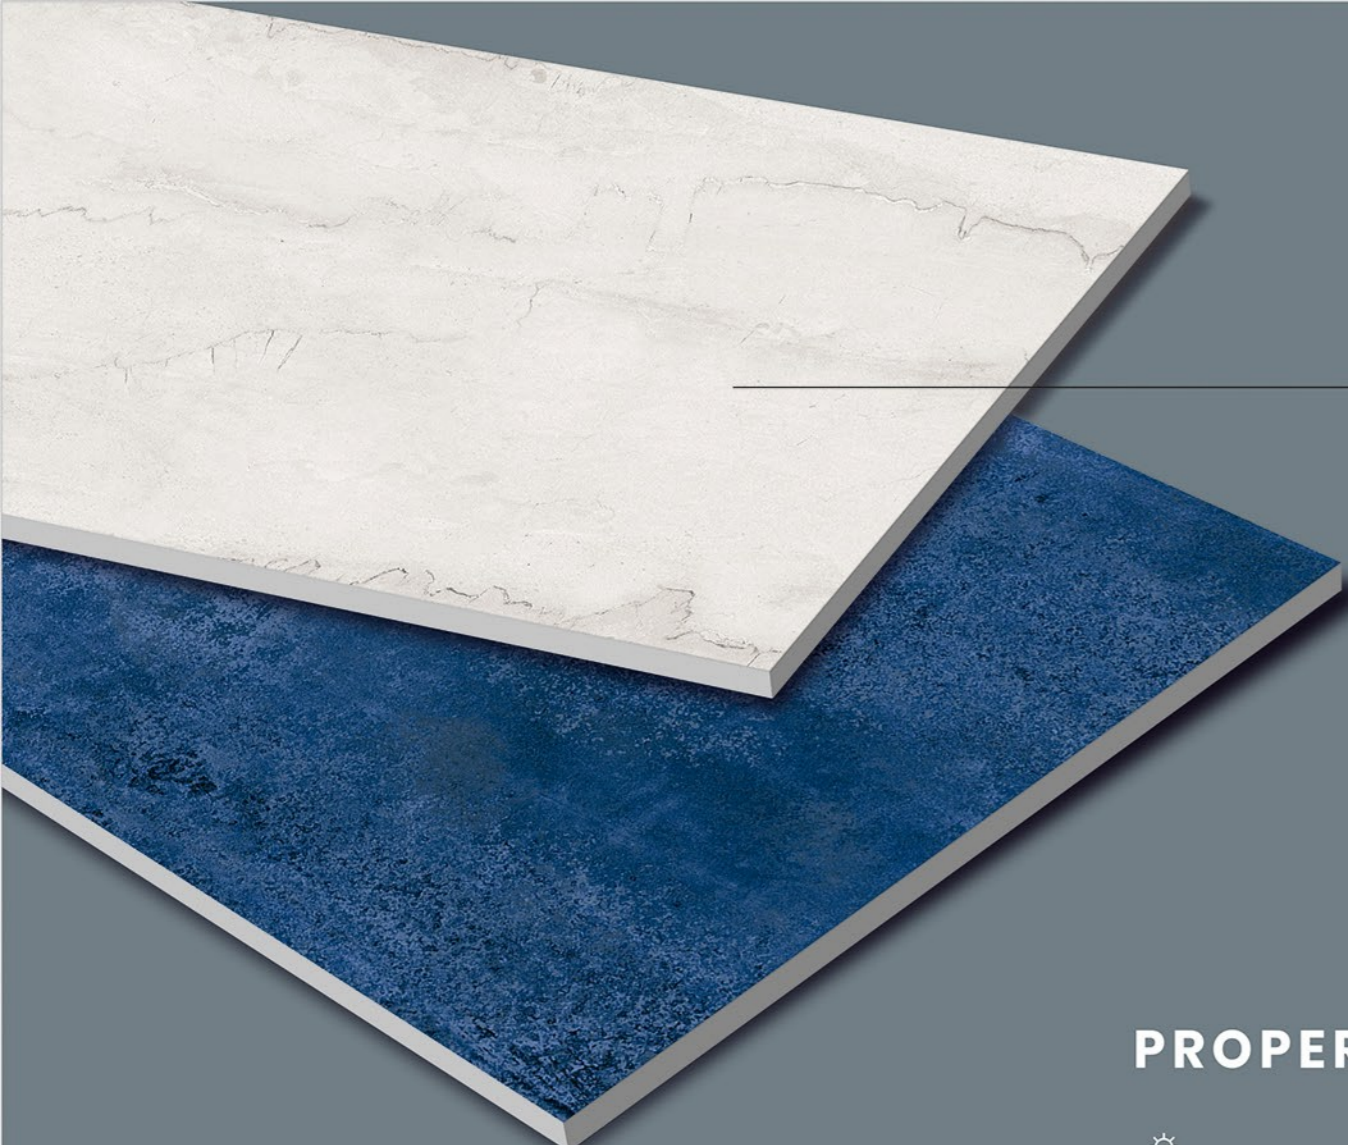

VENUS AZUL

NATURAL PINE

WALNUT BROWN

GVT / PGVT

Carving Series

Craft your living world that give everyone a central attraction and applaud.

PROPERTIES

-  HIGHLY UV RESISTANT
-  RESISTANT TO HIGH TEMPERATURES
-  FROST RESISTANT
-  RESISTANT TO SCRATCHES
-  RECYCLABLE
-  WATERPROOF
-  RESISTANT TO STAINS
-  EASY TO CLEAN