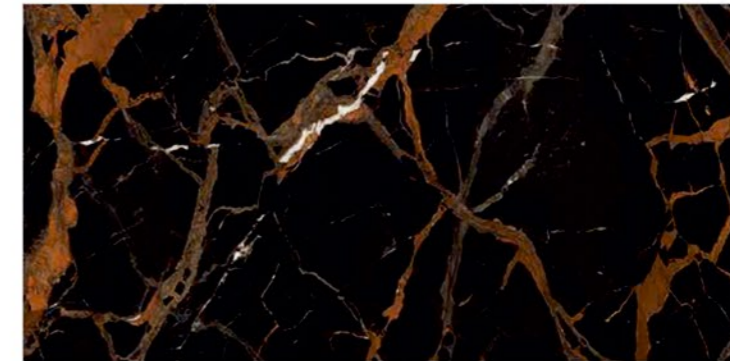

Size :
600x1200mm | **Surface :** High Gloss | **Thickness :** 9mm
800x1600mm

CARCUS COFFEE

COSMIC BLUE

ESTRADA COFFEE

ESTRADA NEW

Size :
600x1200mm | **Surface :** High Gloss | **Thickness :** 9mm
800x1600mm