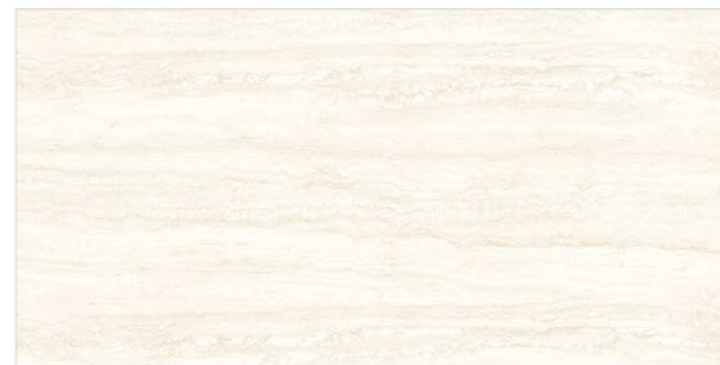

SWEDAN CREMA

SKY ONYX

THAR CREMA

THAR GREY

TRAVERTINO

Size :
600x1200mm | **Surface :** Polished | **Thickness :** 9mm
800x1600mm

FrenchArtistic
Collection

TRAVERTINO MIST