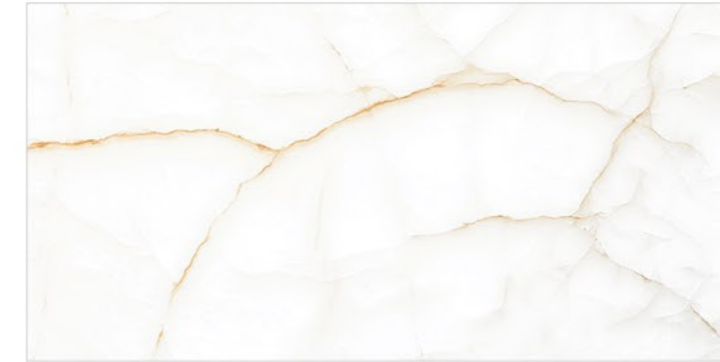

Size :
600x1200mm | **Surface :** Polished | **Thickness :** 9mm
800x1600mm

Size :
600x1200mm | **Surface :** Polished | **Thickness :** 9mm
800x1600mm

SKY ONYX