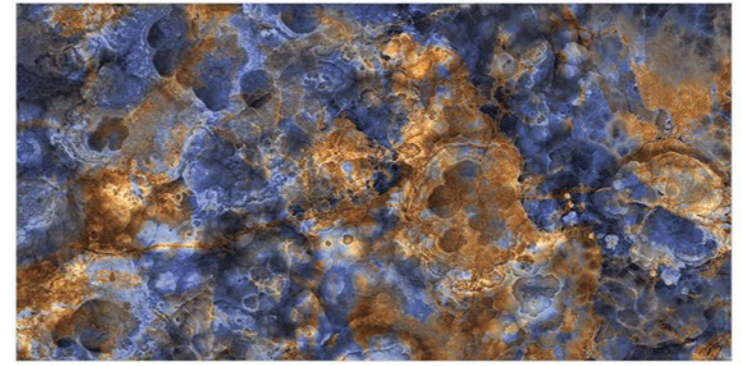

IRIS BLACK

REDIANT GREY

GVT / PGVT

WOMAN

LAZURITE
BLUE

Size :
600x1200mm | Surface : | Thickness :
800x1600mm | High Gloss | 9mm

FrenchArtistic
Collection

LAZURITE BLUE

SILVER SHADOW

TACO CHARCOL

VERCIL BLACK

GVT / PGVT

VENUS
AZUL

Size :
600x1200mm | Surface : | Thickness :
800x1600mm | High Gloss | 9mm

FrenchArtistic
Collection

VENUS BROWN