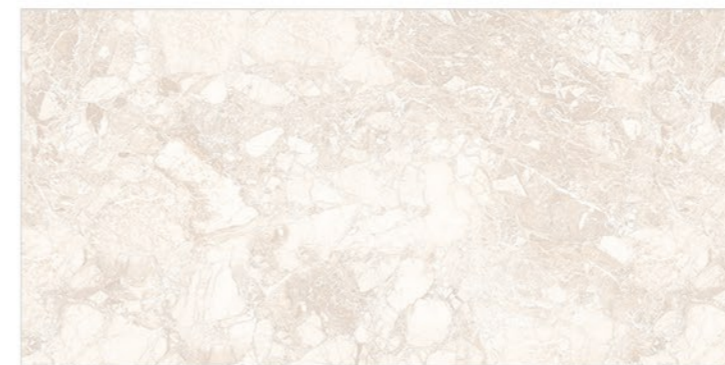

TRAVERTINO

TRAVERTINO GREY

GVT / PGVT

**VIENNA
CREMA**

Size :
 600x1200mm | **Surface :** Polished | **Thickness :** 9mm
 800x1600mm

FrenchArtistic
Collection

VIENNA CREMA

VENICE BEIGE