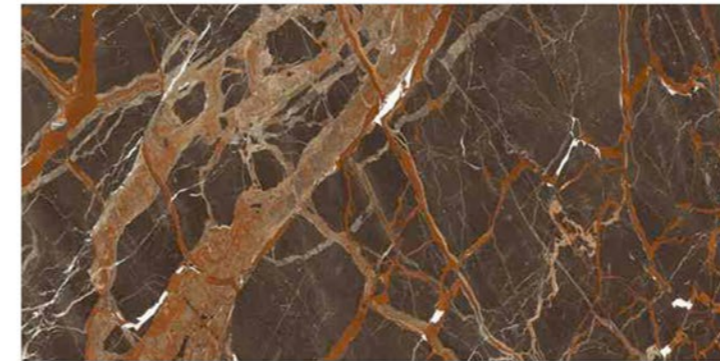

ESTRADA COFFEE