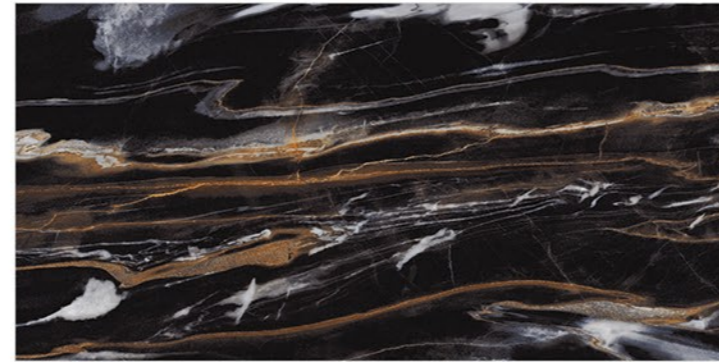

EVREUX BLACK