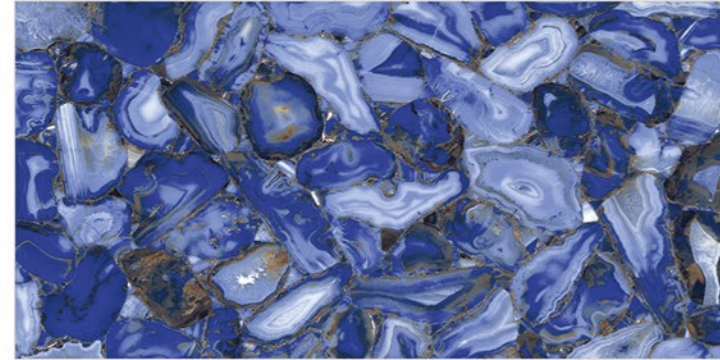

Size
600x1200mm
800x1600mm

Surface
High Gloss

Thickness
9mm

Size :
600x1200mm | **Surface :** High Gloss | **Thickness :** 9mm
800x1600mm

AGATE OCEAN

ARMANI BLACK

ARMANI GOLD

CARDIF COTTO