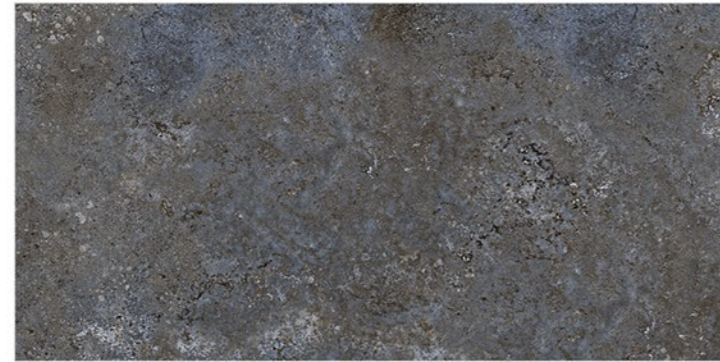

Size :
600x1200mm | **Surface :** Matt | **Thickness :** 9mm
800x1600mm

SANDSTONE OXIDO