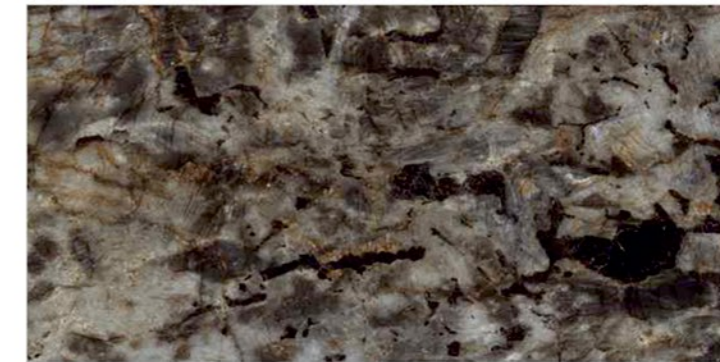

REDIANT GREY

GVT / PGVT