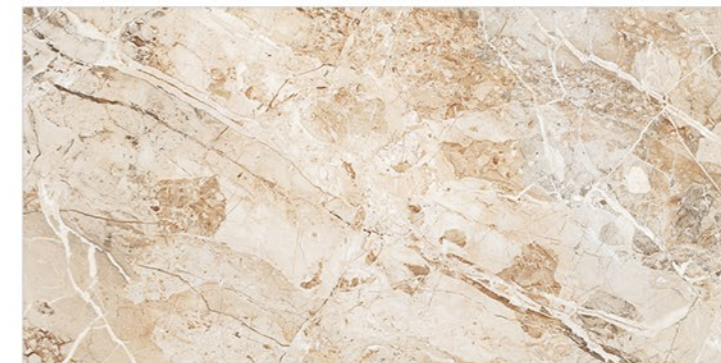

BRECCIA NATURA