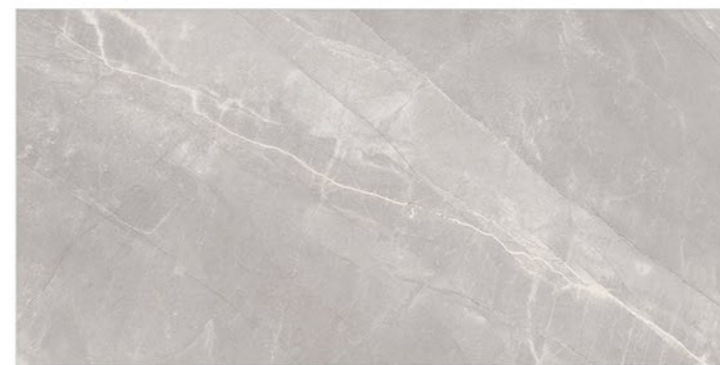

ARMANI GREY