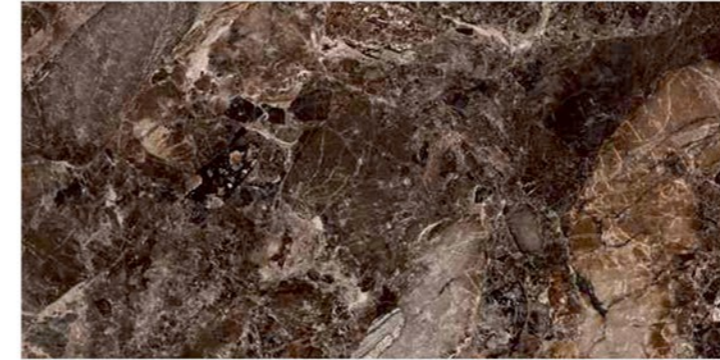

CARCUS COFFEE