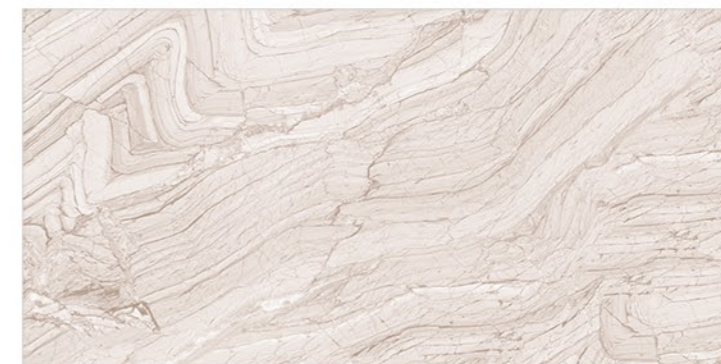

GVT / PGVT

VENICE
GREY

Size :
600x1200mm | Surface : Polished | Thickness : 9mm
800x1600mm

FrenchArtistic
Collection

VENICE GREY

ZENITH LIGHT

ZENITH DARK

GVT / PGVT