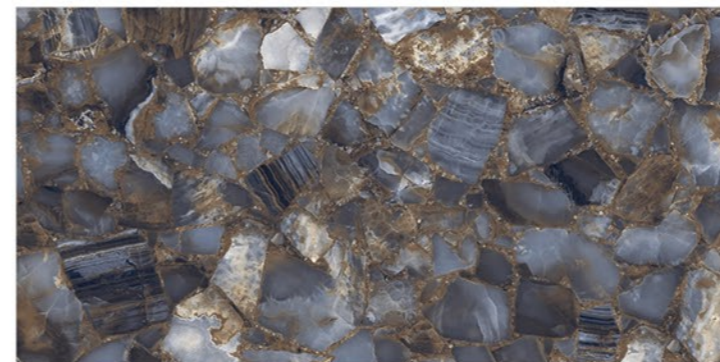

Z STATORIO ELEGANT

Z SUPER STATORIO

GVT / PGVT

AGATE
BLUE

Size :
600x1200mm | Surface : Polished | Thickness : 9mm
800x1600mm

FrenchArtistic
Collection

AGATE BLUE

AGATE GOLD