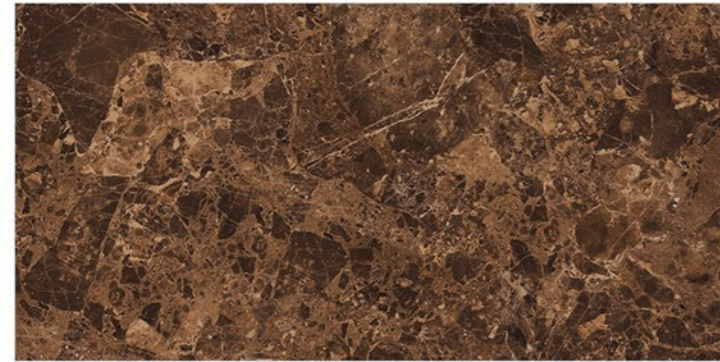

Size :
600x1200mm | **Surface :** High Gloss | **Thickness :** 9mm
800x1600mm

CARCUS COFFEE

COSMIC BLUE

ESTRADA COFFEE

ESTRADA NEW

Size :
600x1200mm | **Surface :** High Gloss | **Thickness :** 9mm
800x1600mm