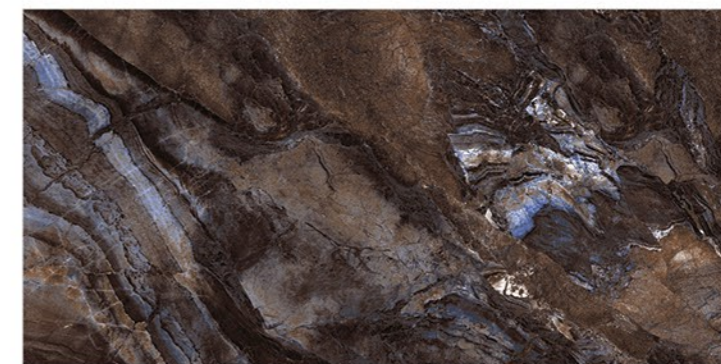

SILVER SHADOW

TACO CHARCOL

VERCIL BLACK

GVT / PGVT

VENUS
AZUL

Size :
600x1200mm | Surface : | Thickness :
800x1600mm | High Gloss | 9mm

FrenchArtistic
Collection

VENUS BROWN